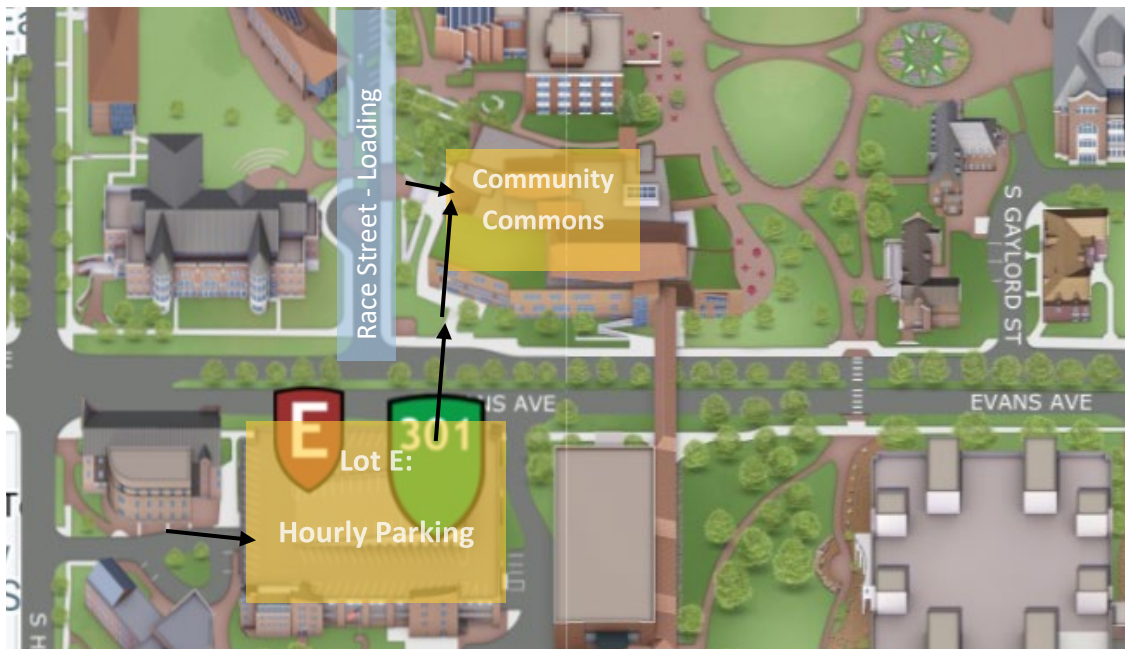

Community Commons - Drop-Off & Hourly Parking

Parking Lot E

E. Evans & S. High St.
Denver, CO 80210

Community Commons

2055 E Evans Ave
Denver, CO 80210

Driving Directions to Lot E:

1. From I-25, Exit onto University Blvd heading South
2. Take University Blvd to E. Evans Ave. and turn Right
3. Take E. Evans Ave to S. High St. and turn Left
4. The entrance to the parking structure will be on the left
5. Follow the arrows for hourly parking, and use the kiosks to enter payment and license plate information

Walking Directions to Community Commons:

1. Exit the parking lot onto Evans Ave and cross the pedestrian crosswalk heading North
2. Navigate North past Starbucks to the Main Entrance of the Community Commons
3. Proceed down the hallway to room 1600

Loading Area:

1. Race Street can be utilized for loading and unloading
2. **Unless temporarily parked in a loading parking spot, please do not leave your vehicle unattended at any time on this street, or you may be ticketed.